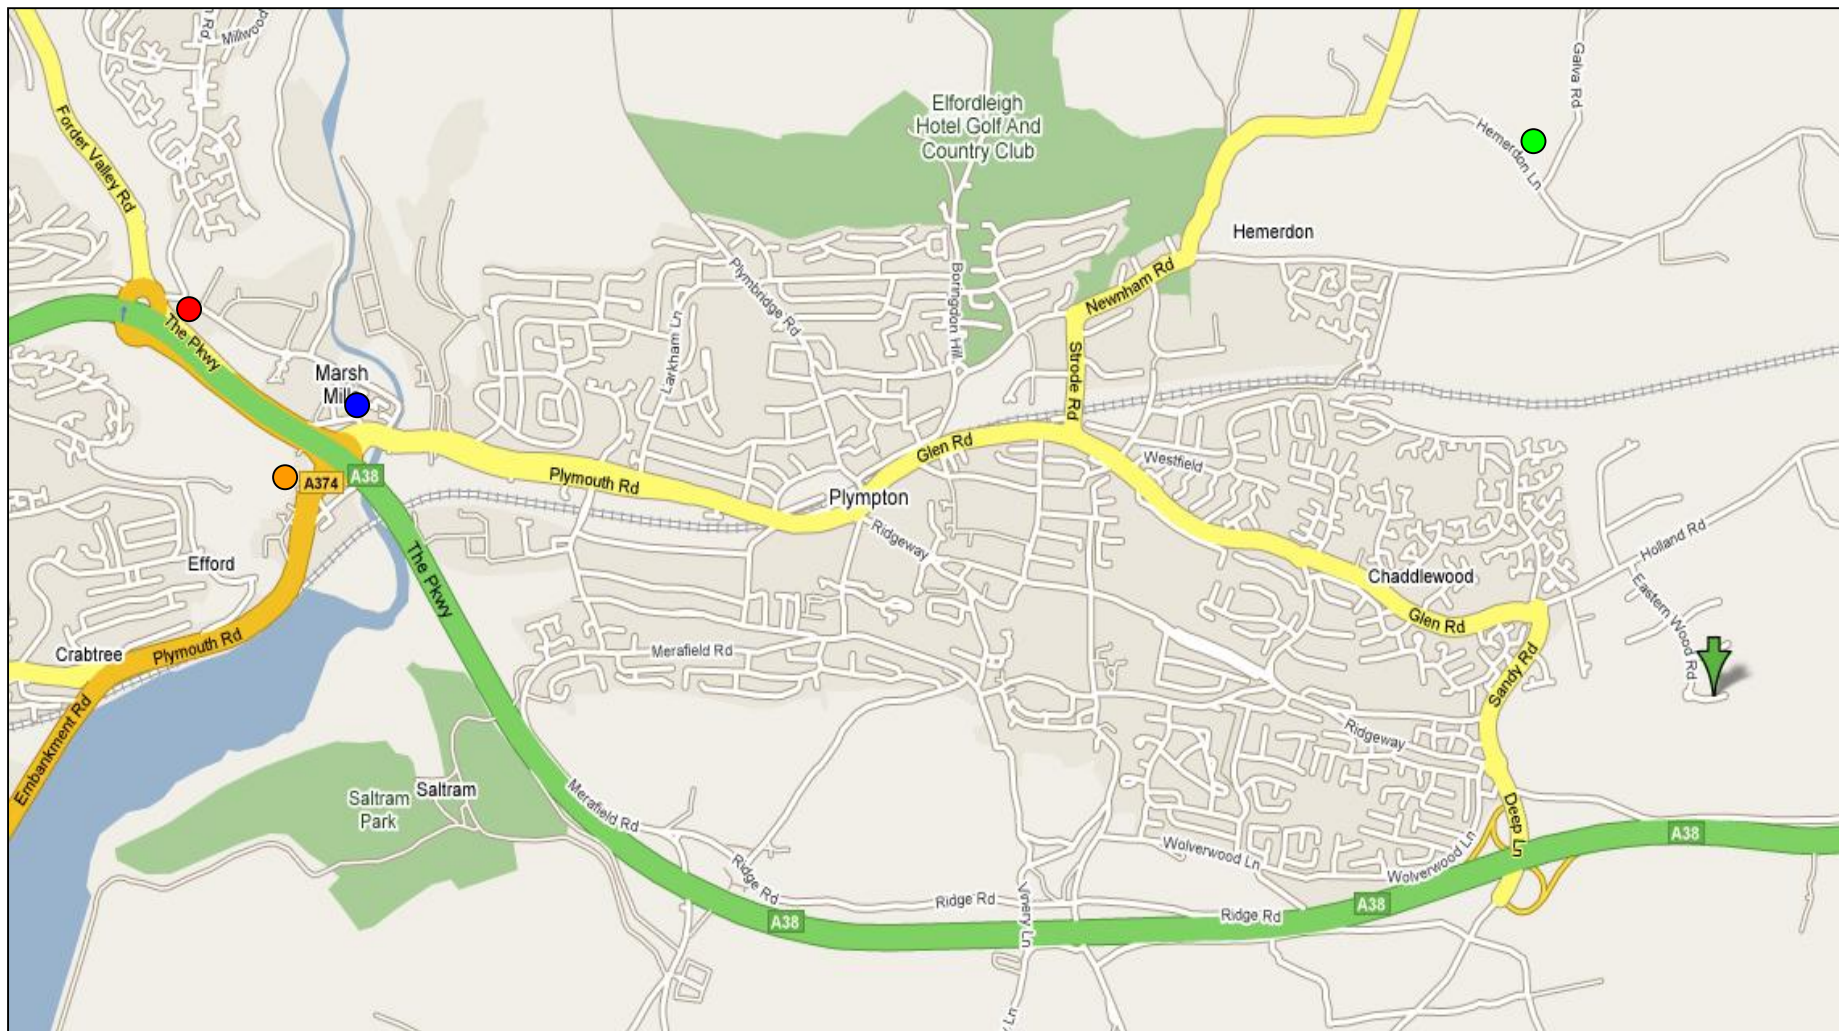

## Accommodation Information & Map

### Accommodation

- |   |   |                   |          |
|---|---|-------------------|----------|
| ● | Novotel Plymouth, 270 Plymouth Road, Marshmills, Plymouth PL6 8NH   | Tel: 01752 221422 | Cost £70 |
| ● | Travel Inn Plymouth, 300 Plymouth Road, Crabtree, Plymouth, PL3 6RW | Tel: 08701977208  | Cost £49 |
| ● | Ibis Hotel, Marshmills, Longbridge Road, Forder Valley, PL6 8LD     | Tel: 01752 301087 | Cost £50 |
| ● | Windwhistle Farm B&B, Hemerdon Lane, Hemerdon, Plymouth, PL7 5BU    | Tel: 01752 340600 | Cost £38 |