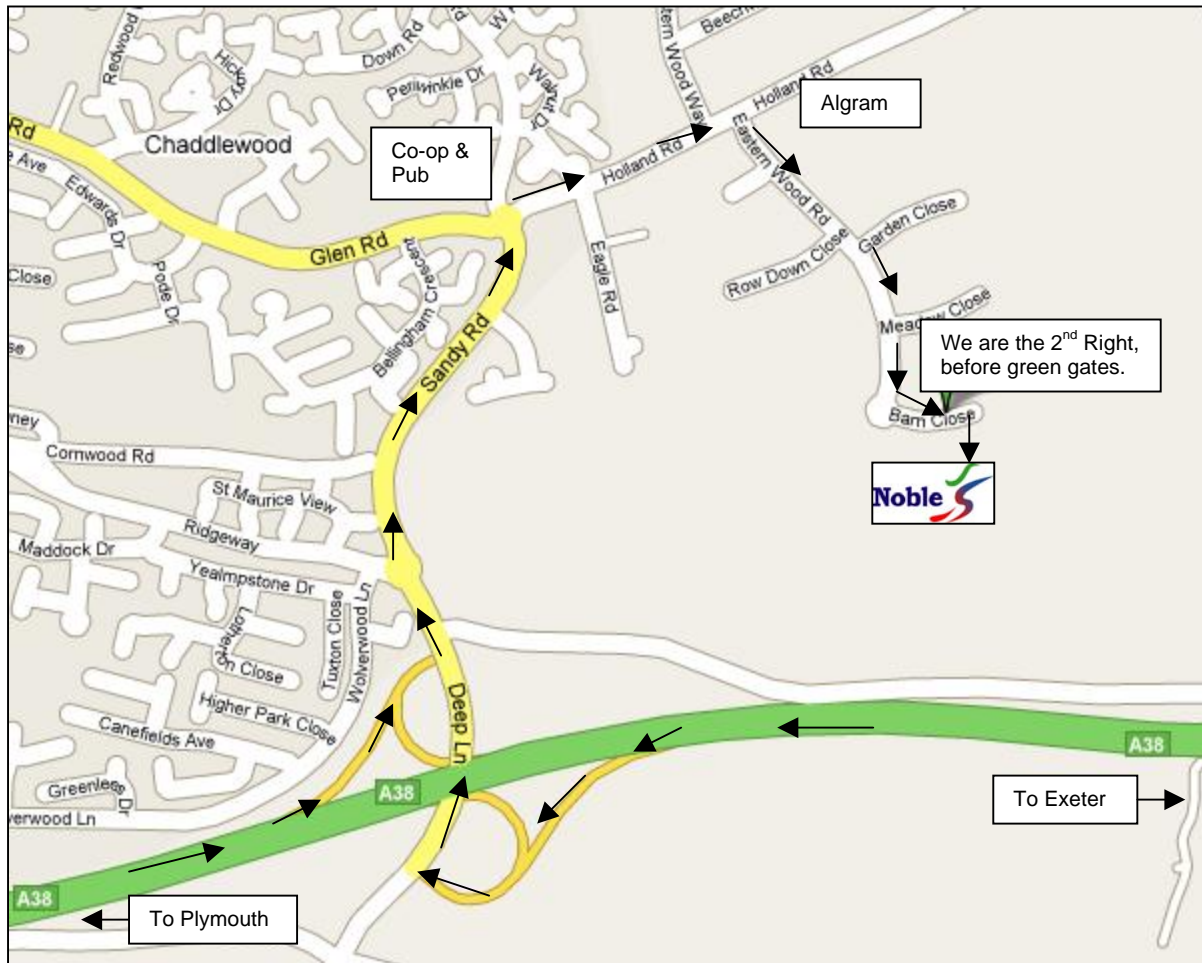

Noble Map & Directions

Southbound on the A38

At the first Plympton turn off follow the signs to Langage Business Park, and A3416. At the T junction turn right follow the sign to Langage Business Park. Go over the A38 to a roundabout, take the 2nd exit (Sandy Road) to Langage Business Park. Follow to the next roundabout. At that roundabout take the third exit to Langage Business Park, Lexus Plymouth is on the corner into Holland road. Take the 2nd turning on the right into Eastern Wood Road, Algram is on the corner. At the end of the road take the first exit at the roundabout. The first building on the right is Eagle signs, the second building on the right is Noble. If you go into F E Harris you have gone to far. Park in the car park and the entrance is at the far end of the building.

Northbound on the A38

Turn off the A38 at the first Plympton junction after Marsh Mills Roundabout. At the T junction turn left follow the sign to Langage Business Park, take the 2nd exit (Sandy Road) to Langage Business Park, follow to the roundabout. At that roundabout take the third exit to Langage Business Park, Lexus Plymouth is on the corner into Holland road, take the 2nd turning on the right into Eastern Wood Road, Algram is on the corner. At the end of the road take the first exit at the roundabout. The first building is Eagle signs, the second building on the right is Noble. If you go into the F E Harris you have gone to far. Park in the car park and the entrance is at the far end of the building.